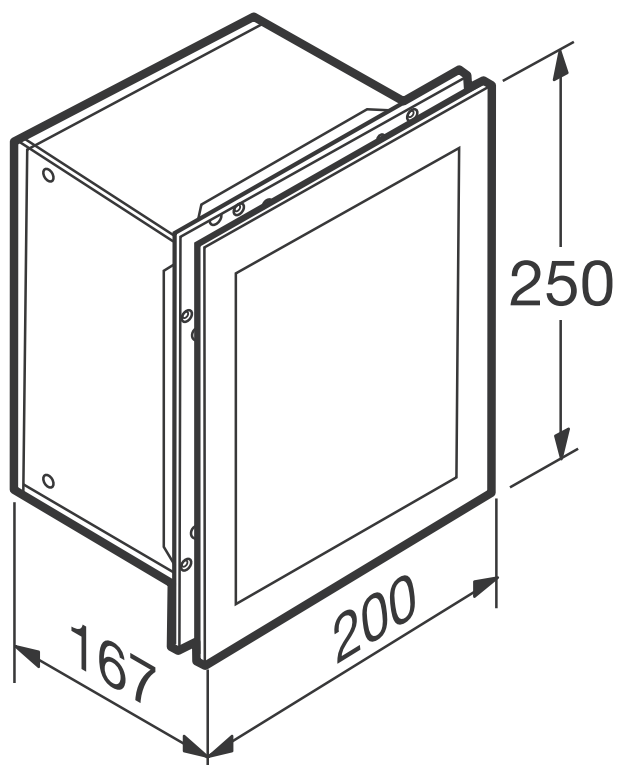

Technical drawings