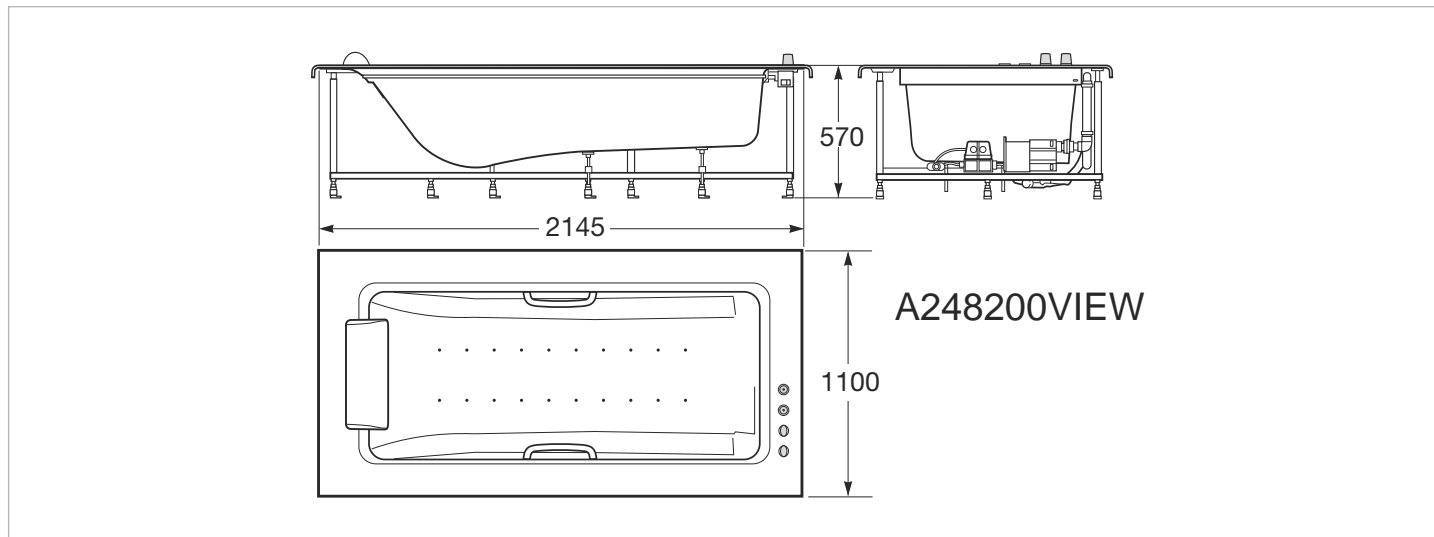

Earth connection

Included handles: 2

Included headrests: 1

Installation structure: With frame (fitted)

Installation type: Drop-in

Location of the border for faucet: Short side

Massage programmes: Preset

Material: Acrylic

Length: 1100 mm.

Width: 2145 mm.

Height: 570 mm.

Optional

AR1 1. Set of two built-in fixed panels

A8164810.. Built-in vertical cabinet. Door right-handed

A8164610.. 752,5 x 120 mm profile shelf

A8164570.. Wall-mounted 752,5 x 75 mm towel rail

Technical drawings

Built-in 2145 x 1100 mm bathtub with deck-mounted thermostatic faucet, Soft Air massage and Water-Chromo therapy

Ref. A248200...