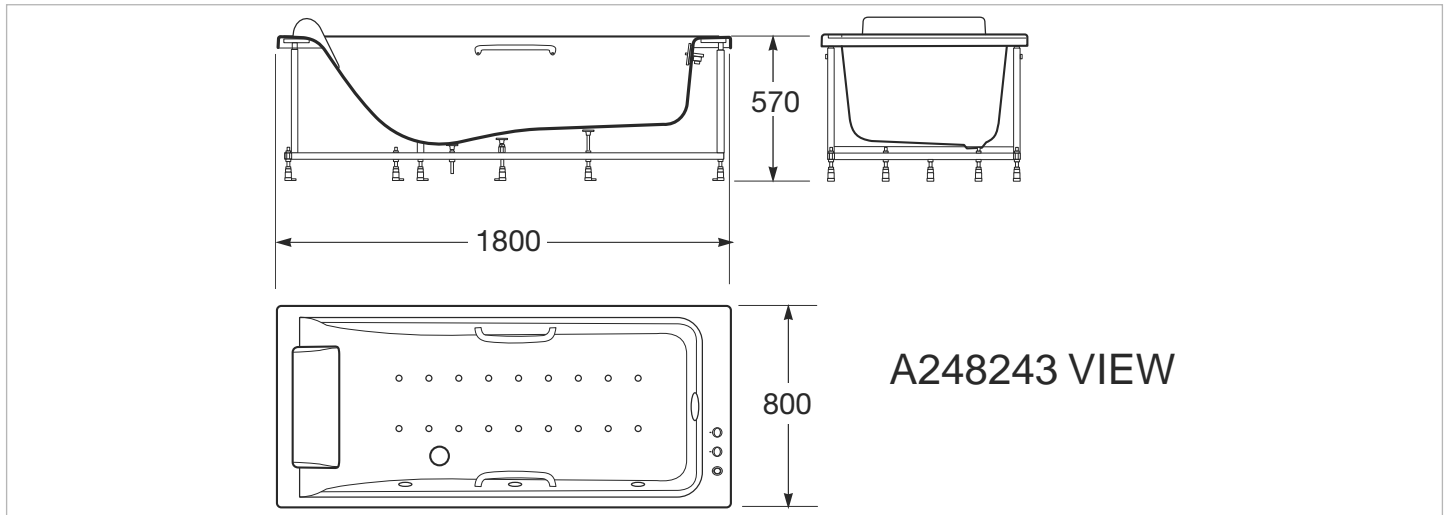

Earth connection

Included handles: 2

Included headrests: 1

Installation structure: With frame (fitted)

Installation type: Drop-in

Location of the border for faucet: Short side

Massage programmes: Preset

Material: Acrylic

Dimensions

Length: 800 mm.

Width: 1800 mm.

Height: 570 mm.

Optional

AR1 1. Set of two built-in fixed panels

A8164810.. Built-in vertical cabinet. Door right-handed

A8164610.. 752,5 x 120 mm profile shelf

A8164570.. Wall-mounted 752,5 x 75 mm towel rail

Technical drawings

Built-in 1800 x 800 mm bathtub with deck-mounted thermostatic faucet, Soft Air massage and Water-Chromo therapy

Ref. A248243...